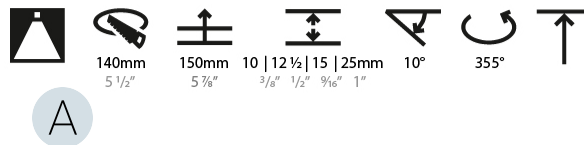

Ø 136mm 5 3/8"